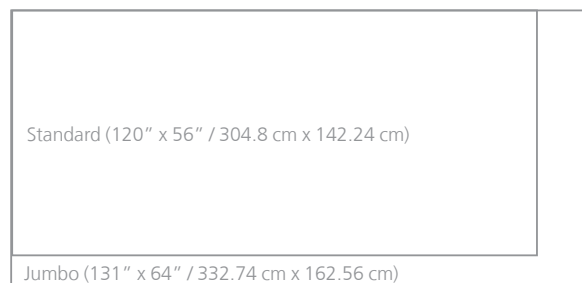

We promise you a responsive, efficient and professional customer service and support

Easy care and maintenance

Containing up to 93% pure, natural quartz, Caesarstone surfaces never need sealing and require minimal maintenance to keep them looking like new. Its hard, non-penetrable surface makes cleaning simple and saves you precious time. In most cases, soap and water or a mild detergent are all that's required to maintain their long lasting luster.

Lifetime warranty

We pride ourselves on product support and promise you an efficient, responsive customer care and ensure you derive maximum satisfaction from your Caesarstone product. With our residential lifetime warranty, consumers can rest assured knowing they are protected. Register your lifetime warranty online at caesarstone.ca.

	Caesarstone Quartz Surfaces	Natural Stone	Laminate	Solid Surface
Scratch resistant	●●●	●●●	●●	●
Stain resistant	●●●	●●	●●●	●●●
Chip and crack resistant	●●●	●●	●●	●●●
Heat and burn resistant	●●	●●	●●	●●
Resistant to household chemicals, acids and solvents	●●●	●●	●●	●●●
Low maintenance	●●●	●●	●●	●
Non-absorbent and non-porous	●●●	●●	●●	●●●
Mould and mildew resistant	●●●	●●	●●	●●●
Flexural and strength	●●●	●	●●	●●●
Colour consistency	●●●	●	●●	●●
Immunity to freeze and thaw	●●●	●●●	●	●
Residential lifetime warranty	●●●	●	●	●

●●● =Excellent   ●● =Good   ● =Poor